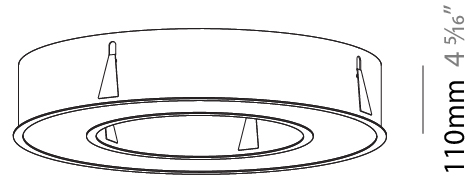

GENERAL

Series: Glorious
Subseries: Glorious 150
Partner: Prolicht
Division: Architectural
Installation: Recessed
Product Type: Ceiling Recessed
Mounting Location: Ceiling
Light Distribution: Direct

PHYSICAL

Shape: Round
Diameter (mm): 770
Diameter (in): 30 ⁵/₁₆
Height (mm): 110
Height (in): 4 ⁵/₁₆
Min. Recessing Depth (mm): 120
Min. Recessing Depth (in): 4 ³/₄
Weight (kg): 9.285
Weight (lbs): 20.47
Diffuser: PMMA - Opal or Micro-Prism
Fixture Finish: SSR / BKV / CWI / CRY / HAB / UFT / ITA / RUA / FTG / MYG / LOD / PUS / FRO / FUP / KIA / POP / BLS / SPG / MEY / GOH / CHC / COM / ABZ / JAG / OBR / MOS / ROR
Fixture Material: PMMA / Aluminum
Cut-out Measurements: Dia. 760mm / 29 15/16"

ELECTRICAL

Lamp Type: LED (Zhaga Standard)
Input Wattage (W): 29.1
Total Output Wattage (W): 24 / 19.2 (3500K)
Dimming: 0-10V Dimming / Phase Dimming (120Vac Only)
Driver Included: Yes
Driver Location: Integrated
Driver Type: Constant Current - 120 / 277Vac
Driver Class: Class 2
Input Voltage (V): 120 - 277
Constant Current (MA): 350 / 600 (3500K)

LED

Color Temperature (°K): 2700 / 3000 / 3500 / 4000
Max. Delivered Lumen (lm): Max 2672
Nominal Lumen (lm): Max 4030
CRI: >90 CRI
Efficiency (%): 65
Lamp Life (hrs): 50000

OPTICAL

RATINGS AND CERTIFICATIONS

Certified By: Certified for North American Standards
IP rating: IP20

Ø 428mm 16 ⁷/₈"

Ø 770mm 30 ⁵/₁₆"

110mm 4 ⁵/₁₆"

760mm x 440mm
29 ¹⁵/₁₆" x 17 ⁵/₁₆"

120mm
4 ³/₄"

10 - 15mm
³/₈" - ⁹/₁₆"