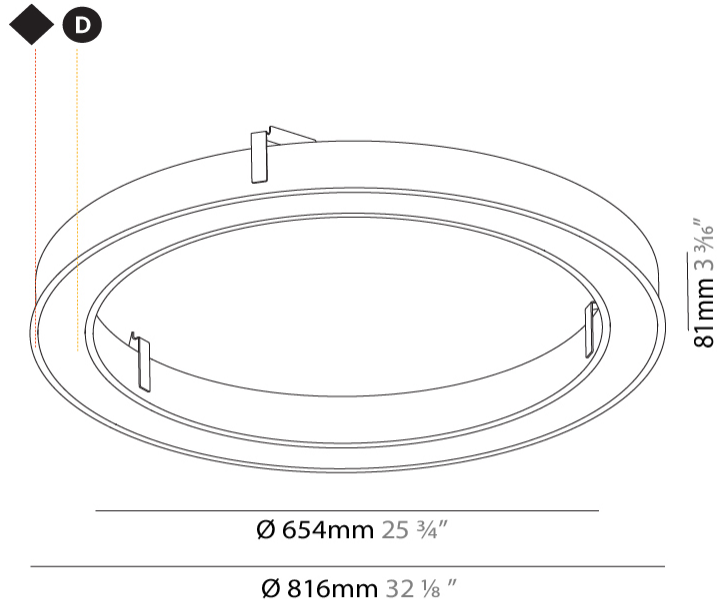

GENERAL

Series: Glorious
Subseries: Glorious 65
Partner: Prolicht
Division: Architectural
Installation: Recessed
Product Type: Ceiling Recessed
Mounting Location: Ceiling
Light Distribution: Direct

PHYSICAL

Shape: Round
Diameter (mm): 816
Diameter (in): 32 1/8
Height (mm): 81
Height (in): 3 3/16
Min. Recessing Depth (mm): 120
Min. Recessing Depth (in): 4 3/4
Weight (kg): 6.755
Weight (lbs): 14.89
Diffuser: PMMA - Opal / Microprism / Clear Microprism
Fixture Finish: SSR / BKV / CWI / CRY / HAB / UFT / ITA / RUA / FTG / MYG / LOD / PUS / FRO / FUP / KIA / POP / BLS / SPG / MEY / GOH / CHC / COM / ABZ / JAG / OBR / MOS / ROR
Fixture Material: PMMA / Aluminum
Cut-out Measurements: Dia.807mm / 31 3/4"

ELECTRICAL

Lamp Type: LED (Zhaga Standard)
Input Wattage (W): 52.1
Total Output Wattage (W): 48
Dimming: Tri-Mode (Non-Dimming and Phase Dimming (120Vac only) and 0-10V Dimming)
Driver Included: Yes
Driver Location: Integrated
Driver Type: Constant Current - Universal
Driver Class: Class 2
Input Voltage (V): 120 - 277
Constant Current (MA): 350

LED

Color Temperature (°K): 2700 / 3000 / 3500 / 4000
Max. Delivered Lumen (lm): Max 7147
Nominal Lumen (lm): Max 8632
CRI: >90 CRI
Efficiency (%): 0.884
Lamp Life (hrs): 50000

OPTICAL

RATINGS AND CERTIFICATIONS

Certified By: Certified for North American Standards
IP rating: IP20

807mm x 663mm
31 3/4" x 26 1/8"

120mm
4 3/4"

10 - 30mm
3/8" - 1 1/8"