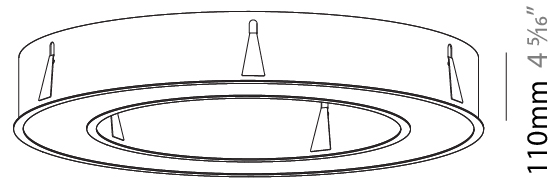

GENERAL

Series: Glorious
Subseries: Glorious 150
Partner: Prolight
Division: Architectural
Installation: Recessed
Product Type: Ceiling Recessed
Mounting Location: Ceiling
Light Distribution: Direct

PHYSICAL

Shape: Round
Diameter (mm): 970
Diameter (in): 38 ³/₁₆
Height (mm): 110
Height (in): 4 ⁵/₁₆
Min. Recessing Depth (mm): 120
Min. Recessing Depth (in): 4 ³/₄
Weight (kg): 11.164
Weight (lbs): 24.61
Diffuser: PMMA - Opal or Micro-Prism
Fixture Finish: SSR / BKV / CWI / CRY / HAB / UFT / ITA / RUA / FTG / MYG / LOD / PUS / FRO / FUP / KIA / POP / BLS / SPG / MEY / GOH / CHC / COM / ABZ / JAG / OBR / MOS / ROR
Fixture Material: PMMA / Aluminum
Cut-out Measurements: Dia. 960mm / 37 13/16"

ELECTRICAL

Lamp Type: LED (Zhaga Standard)
Input Wattage (W): 44.1
Total Output Wattage (W): 36 / 28.8 (3500K)
Dimming: 0-10V Dimming / Phase Dimming (120Vac Only)
Driver Included: Yes
Driver Location: Integrated
Driver Type: Constant Current - 120 / 277Vac
Driver Class: Class 2
Input Voltage (V): 120 - 277
Constant Current (MA): 350 / 900 (3500K)

LED

Color Temperature (°K): 2700 / 3000 / 3500 / 4000
Max. Delivered Lumen (lm): Max 4008
Nominal Lumen (lm): Max 6045
CRI: >90 CRI
Efficiency (%): 65
Lamp Life (hrs): 50000

OPTICAL

RATINGS AND CERTIFICATIONS

Certified By: Certified for North American Standards
IP rating: IP20

PROJECT	
TYPE	
SPECIFIER	
QUANTITY	
DATE	

110mm 4 ⁵/₁₆"

Ø 628mm 24 ³/₄"

Ø 970mm 38 ³/₁₆ "

960mm x 640mm
37 ¹³/₁₆" x 25 ³/₁₆"

120mm
4 ³/₄"

10 - 15mm
3 ⁷/₈" - 9 ¹/₁₆"