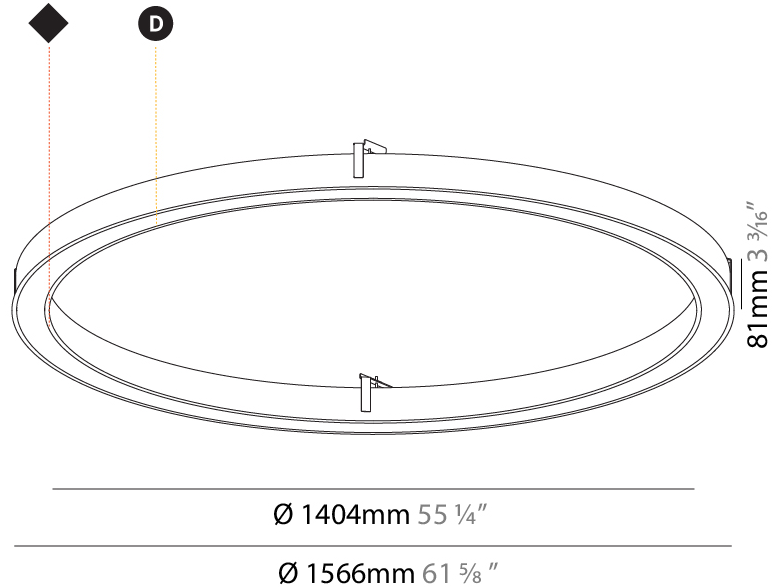

PHYSICAL

Shape: Round
 Diameter (mm): 816
 Diameter (in): 32 1/8
 Height (mm): 81
 Height (in): 3 3/16
 Min. Recessing Depth (mm): 120
 Min. Recessing Depth (in): 4 3/4
 Weight (kg): 6.755
 Weight (lbs): 14.89
 Diffuser: [PMMA - Opal / Microprism / Clear Microprism](#)
 Fixture Finish: [SSR / BKV / CWI / CRY / HAB / UFT / ITA / RUA / FTG / MYG / LOD / PUS / FRO / FUP / KIA / POP / BLS / SPG / MEY / GOH / CHC / COM / ABZ / JAG / OBR / MOS / ROR](#)
 Fixture Material: [PMMA / Aluminum](#)
 Cut-out Measurements: Dia.807mm / 31 3/4"

Shape: Round
Diameter (mm): 1566
Diameter (in): 61 5/8
Height (mm): 81
Height (in): 3 3/16
Min. Recessing Depth (mm): 120
Min. Recessing Depth (in): 4 3/4
Weight (kg): 14.042
Weight (lbs): 30.96
Diffuser: PMMA - Opal / Microprism / Clear Microprism
Fixture Finish: SSR / BKV / CWI / CRY / HAB / UFT / ITA / RUA / FTG / MYG / LOD / PUS / FRO / FUP / KIA / POP / BLS / SPG / MEY / GOH / CHC / COM / ABZ / JAG / OBR / MOS / ROR
Fixture Material: PMMA / Aluminum
Cut-out Measurements: Dia. 1557mm/61 5/16"

Certified By: Certified for North American Standards
IP rating: IP20

1557mm x 1413mm
61 5/16" x 55 5/8"

120mm
4 3/4"

10 - 30mm
3/8" - 1 3/16"

PROJECT	_____
TYPE	_____
SPECIFIER	_____
QUANTITY	_____
DATE	_____

Shape: Round
Diameter (mm): 3016
Diameter (in): 118 3/4
Height (mm): 81
Height (in): 3 3/16
Min. Recessing Depth (mm): 120
Min. Recessing Depth (in): 4 3/4
Weight (kg): 27.132
Weight (lbs): 59.69
Diffuser: PMMA - Opal / Microprism / Clear Microprism
Fixture Finish: SSR / BKV / CWI / CRY / HAB / UFT / ITA / RUA / FTG / MYG / LOD / PUS / FRO / FUP / KIA / POP / BLS / SPG / MEY / GOH / CHC / COM / ABZ / JAG / OBR / MOS / ROR
Fixture Material: PMMA / Aluminum
Cut-out Measurements: Dia. 3007mm/118 3/8"