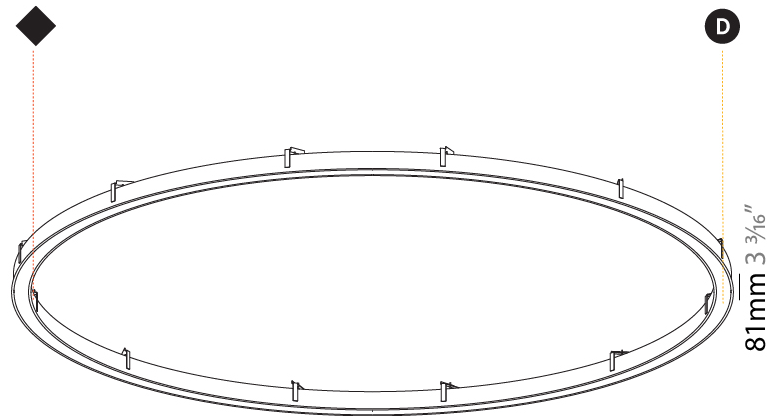

Shape: Round
Diameter (mm): 3016
Diameter (in): 118 3/4
Height (mm): 81
Height (in): 3 3/16
Min. Recessing Depth (mm): 120
Min. Recessing Depth (in): 4 3/4
Weight (kg): 27.132
Weight (lbs): 59.69
Diffuser: PMMA - Opal / Microprism / Clear Microprism
Fixture Finish: SSR / BKV / CWI / CRY / HAB / UFT / ITA / RUA / FTG / MYG / LOD / PUS / FRO / FUP / KIA / POP / BLS / SPG / MEY / GOH / CHC / COM / ABZ / JAG / OBR / MOS / ROR
Fixture Material: PMMA / Aluminum
Cut-out Measurements: Dia. 3007mm/118 3/8"

Certified By: Certified for North American Standards
IP rating: IP20

Ø 2854mm 112 3/8"

Ø 3016mm 118 3/4"

3007mm x 2863mm
118 3/8" x 112 11/16"

120mm
4 3/4"

10 - 30mm
3/8" - 1 3/16"

PROJECT	_____
TYPE	_____
SPECIFIER	_____
QUANTITY	_____
DATE	_____