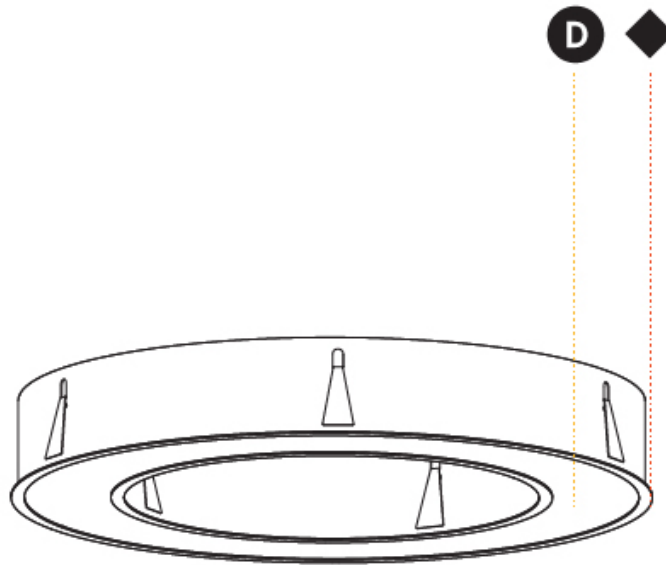

Shape: Round
Diameter (mm): 1270
Diameter (in): 50
Height (mm): 110
Height (in): 4 5/16
Min. Recessing Depth (mm): 120
Min. Recessing Depth (in): 4 3/4
Weight (kg): 15.446
Weight (lbs): 34.05
Diffuser: PMMA - Opal or Micro-Prism
Fixture Finish: SSR / BKV / CWI / CRY / HAB / UFT / ITA / RUA / FTG / MYG / LOD / PUS / FRO / FUP / KIA / POP / BLS / SPG / MEY / GOH / CHC / COM / ABZ / JAG / OBR / MOS / ROR
Fixture Material: PMMA / Aluminum
Cut-out Measurements: Dia. 1260mm / 49 5/8"