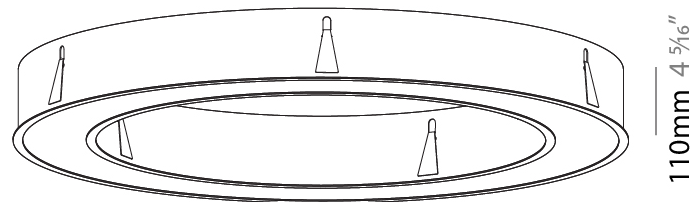

GENERAL

Series: Glorious
Subseries: Glorious 150
Partner: Prolicht
Division: Architectural
Installation: Recessed
Product Type: Ceiling Recessed
Mounting Location: Ceiling
Light Distribution: Direct

PHYSICAL

Shape: Round
Diameter (mm): 1270
Diameter (in): 50
Height (mm): 110
Height (in): 4 5/16
Min. Recessing Depth (mm): 120
Min. Recessing Depth (in): 4 3/4
Weight (kg): 15.446
Weight (lbs): 34.05
Diffuser: [PMMA - Opal or Micro-Prism](#)
Fixture Finish: [SSR / BKV / CWI / CRY / HAB / UFT / ITA / RUA / FTG / MYG / LOD / PUS / FRO / FUP / KIA / POP / BLS / SPG / MEY / GOH / CHC / COM / ABZ / JAG / OBR / MOS / ROR](#)
Fixture Material: [PMMA / Aluminum](#)
Cut-out Measurements: Dia. 1260mm / 49 5/8"

ELECTRICAL

Lamp Type: LED (Zhaga Standard)
Input Wattage (W): 58.7
Total Output Wattage (W): 48 / 38.4 (3500K)
Dimming: [0-10V Dimming / Phase Dimming (120Vac Only)](#)
Driver Included: Yes
Driver Location: Integrated
Driver Type: Constant Current - 120 / 277Vac
Driver Class: Class 2
Input Voltage (V): 120 - 277
Constant Current (MA): 350 / 600 (3500K)

LED

Color Temperature (°K): [2700 / 3000 / 3500 / 4000](#)
Max. Delivered Lumen (lm): Max 5345
Nominal Lumen (lm): Max 8060
CRI: >90 CRI
Efficiency (%): 65
Lamp Life (hrs): 50000

OPTICAL

RATINGS AND CERTIFICATIONS

Certified By: Certified for North American Standards
IP rating: IP20

Ø 928mm 36 5/16"

Ø 1270mm 50"

110mm 4 5/16"

1260mm x 940mm
49 5/8" x 37"

120mm
4 3/4"

10 - 15mm
3/8" - 9/16"