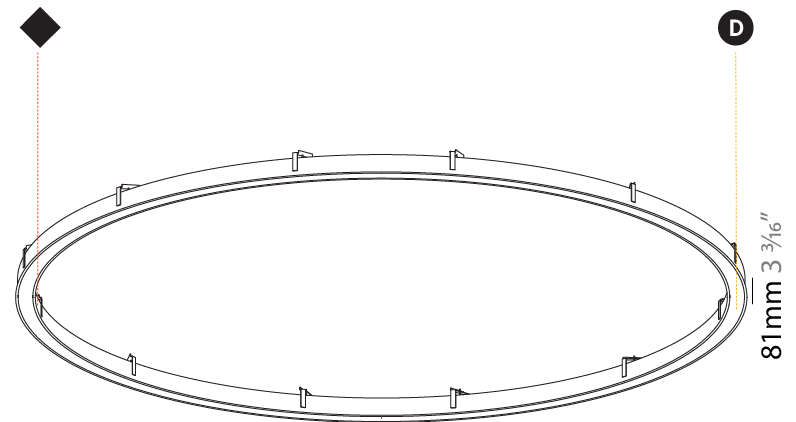

GENERAL

Series: Glorious
Subseries: Glorious 65
Partner: Prolicht
Division: Architectural
Installation: Recessed
Product Type: Ceiling Recessed
Mounting Location: Ceiling
Light Distribution: Direct

PHYSICAL

Shape: Round
Diameter (mm): 5216
Diameter (in): 205 ³/₈
Height (mm): 81
Height (in): 3 ³/₁₆
Min. Recessing Depth (mm): 120
Min. Recessing Depth (in): 4 ³/₄
Weight (kg): 47.924
Weight (lbs): 106.00
Diffuser: PMMA - Opal / Microprism / Clear Microprism
Fixture Finish: SSR / BKV / CWI / CRY / HAB / UFT / ITA / RUA / FTG / MYG / LOD / PUS / FRO / FUP / KIA / POP / BLS / SPG / MEY / GOH / CHC / COM / ABZ / JAG / OBR / MOS / ROR
Fixture Material: PMMA / Aluminum
Cut-out Measurements: Dia. 5207mm / 205"

ELECTRICAL

Lamp Type: LED (Zhaga Standard)
Input Wattage (W): 364.7
Total Output Wattage (W): 336
Dimming: Tri-Mode (Non-Dimming and Phase Dimming (120Vac only) and 0-10V Dimming)
Driver Included: Yes
Driver Location: Integrated
Driver Type: Constant Current - Universal
Driver Class: Class 2
Input Voltage (V): 120 - 277
Constant Current (MA): 350

LED

Color Temperature (°K): 2700 / 3000 / 3500 / 4000
Max. Delivered Lumen (lm): Max 43506
Nominal Lumen (lm): Max 60425
CRI: >90 CRI
Efficiency (%): 0.884
Lamp Life (hrs): 50000

OPTICAL

RATINGS AND CERTIFICATIONS

Certified By: Certified for North American Standards
IP rating: IP20

Ø 5054mm 199"

Ø 5216mm 205 ³/₈"

5207mm x 5063mm
205" x 199 ³/₁₆"

120mm
4 ³/₄"

10 - 30mm
³/₈" - 1 ³/₁₆"