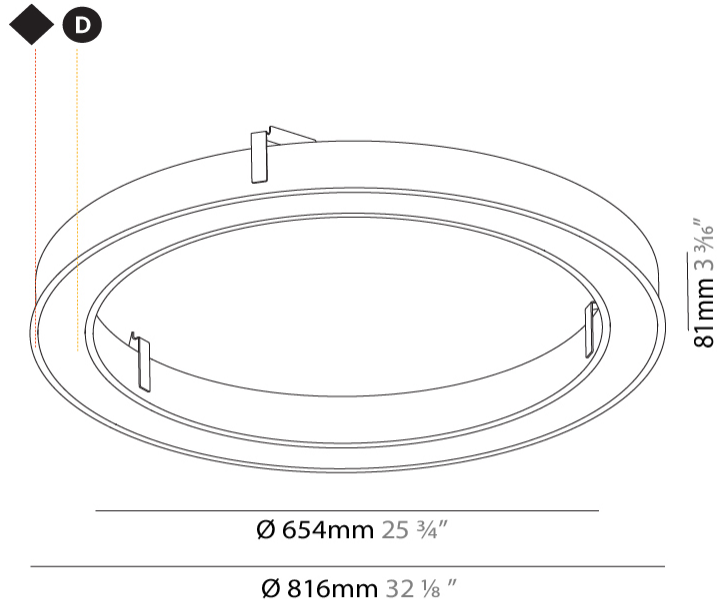

Shape: Round
Diameter (mm): 816
Diameter (in): 32 1/8
Height (mm): 81
Height (in): 3 3/16
Min. Recessing Depth (mm): 120
Min. Recessing Depth (in): 4 3/4
Weight (kg): 6.755
Weight (lbs): 14.89
Diffuser: PMMA - Opal / Microprism / Clear Microprism
Fixture Finish: SSR / BKV / CWI / CRY / HAB / UFT / ITA / RUA / FTG / MYG / LOD / PUS / FRO / FUP / KIA / POP / BLS / SPG / MEY / GOH / CHC / COM / ABZ / JAG / OBR / MOS / ROR
Fixture Material: PMMA / Aluminum
Cut-out Measurements: Dia.807mm / 31 3/4"

Certified By: Certified for North American Standards
IP rating: IP20

807mm x 663mm
31 3/4" x 26 1/8"

120mm
4 3/4"

10 - 30mm
3/8" - 1 1/8"

PROJECT	
TYPE	
SPECIFIER	
QUANTITY	
DATE	

GLORIOUS 65 RECESSED

A35443-

Shape: Round
Diameter (mm): 1566
Diameter (in): 61 5/8
Height (mm): 81
Height (in): 3 3/16
Min. Recessing Depth (mm): 120
Min. Recessing Depth (in): 4 3/4
Weight (kg): 14.042
Weight (lbs): 30.96
Diffuser: PMMA - Opal / Microprism / Clear Microprism
Fixture Finish: SSR / BKV / CWI / CRY / HAB / UFT / ITA / RUA / FTG / MYG / LOD / PUS / FRO / FUP / KIA / POP / BLS / SPG / MEY / GOH / CHC / COM / ABZ / JAG / OBR / MOS / ROR
Fixture Material: PMMA / Aluminum
Cut-out Measurements: Dia. 1557mm/61 5/16"