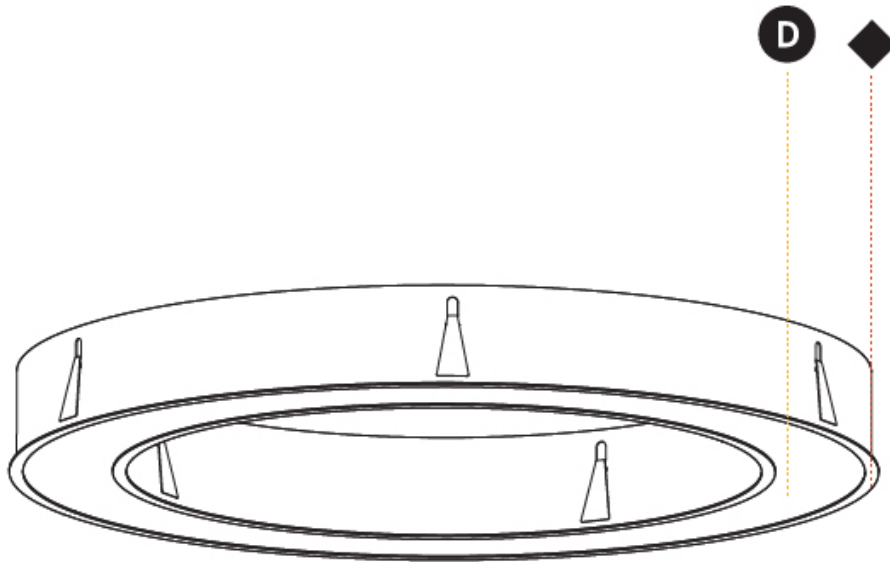

GLORIOUS 150 RECESSED

A37507-

PROJECT _____

TYPE _____

SPECIFIER _____

QUANTITY _____

DATE _____