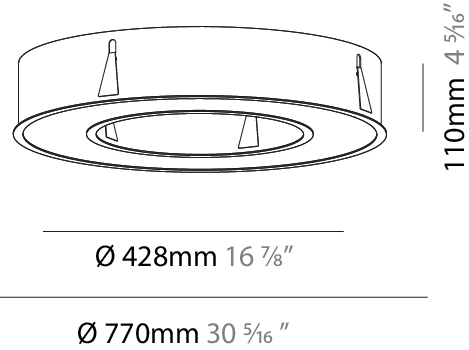

GENERAL

Series: Glorious
Subseries: Glorious 150
Partner: Prolicht
Division: Architectural
Installation: Recessed
Product Type: Ceiling Recessed
Mounting Location: Ceiling
Light Distribution: Direct

PHYSICAL

Shape: Round
Diameter (mm): 770
Diameter (in): 30 ⁵/₁₆"
Height (mm): 110
Height (in): 4 ⁵/₁₆"
Min. Recessing Depth (mm): 120
Min. Recessing Depth (in): 4 ³/₄"
Weight (kg): 9.285
Weight (lbs): 20.47
Diffuser: PMMA - Opal or Micro-Prism
Fixture Finish: SSR / BKV / CWI / CRY / HAB / UFT / ITA / RUA / FTG / MYG / LOD / PUS / FRO / FUP / KIA / POP / BLS / SPG / MEY / GOH / CHC / COM / ABZ / JAG / OBR / MOS / ROR
Fixture Material: PMMA / Aluminum
Cut-out Measurements: Dia. 760mm / 29 15/16"

ELECTRICAL

Lamp Type: LED (Zhaga Standard)
Input Wattage (W): 29.1
Total Output Wattage (W): 24 / 19.2 (3500K)
Dimming: 0-10V Dimming / Phase Dimming (120Vac Only)
Driver Included: Yes
Driver Location: Integrated
Driver Type: Constant Current - 120 / 277Vac
Driver Class: Class 2
Input Voltage (V): 120 - 277
Constant Current (MA): 350 / 600 (3500K)

LED

Color Temperature (°K): 2700 / 3000 / 3500 / 4000
Max. Delivered Lumen (lm): Max 2672
Nominal Lumen (lm): Max 4030
CRI: >90 CRI
Efficiency (%): 65
Lamp Life (hrs): 50000

OPTICAL

RATINGS AND CERTIFICATIONS

Certified By: Certified for North American Standards
IP rating: IP20

760mm x 440mm
29 15/16" x 17 5/16"

120mm
4 3/4"

10 - 15mm
3/8" - 9/16"